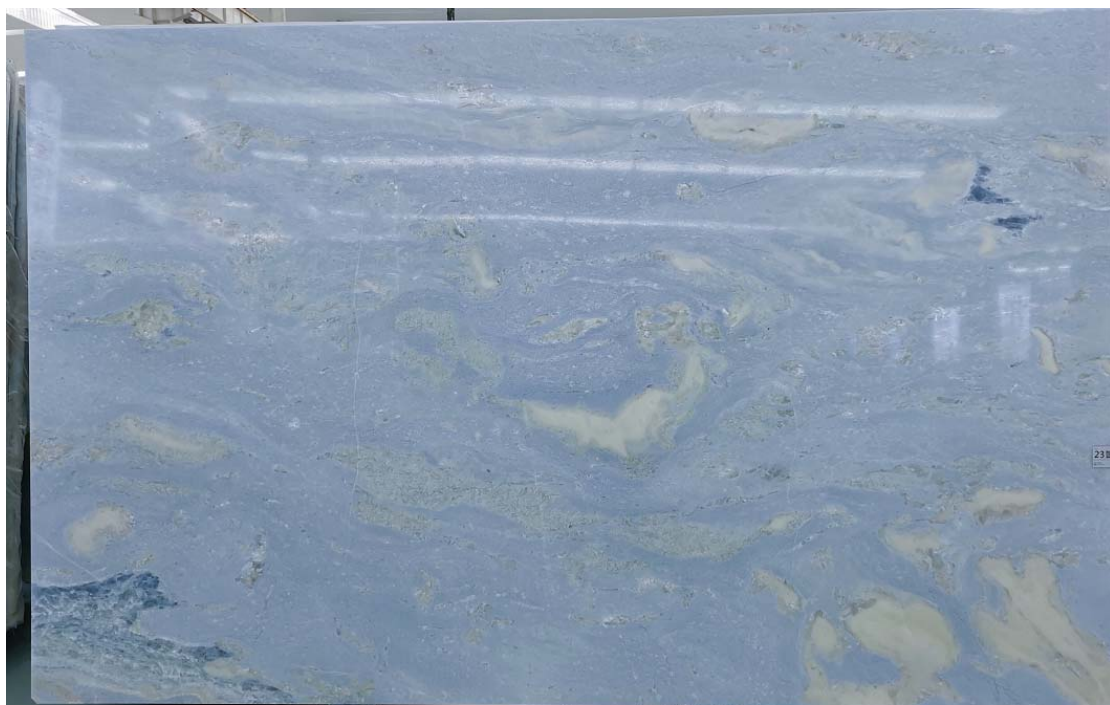

GRISODONNA

ITALIAN DESIGN

YZA718# 2/2 1630x2500 3#

YZ0910# 3/1 3100x1870 5P 6-9

HRY8733 (1) 238X174

SE - 127#310*1970