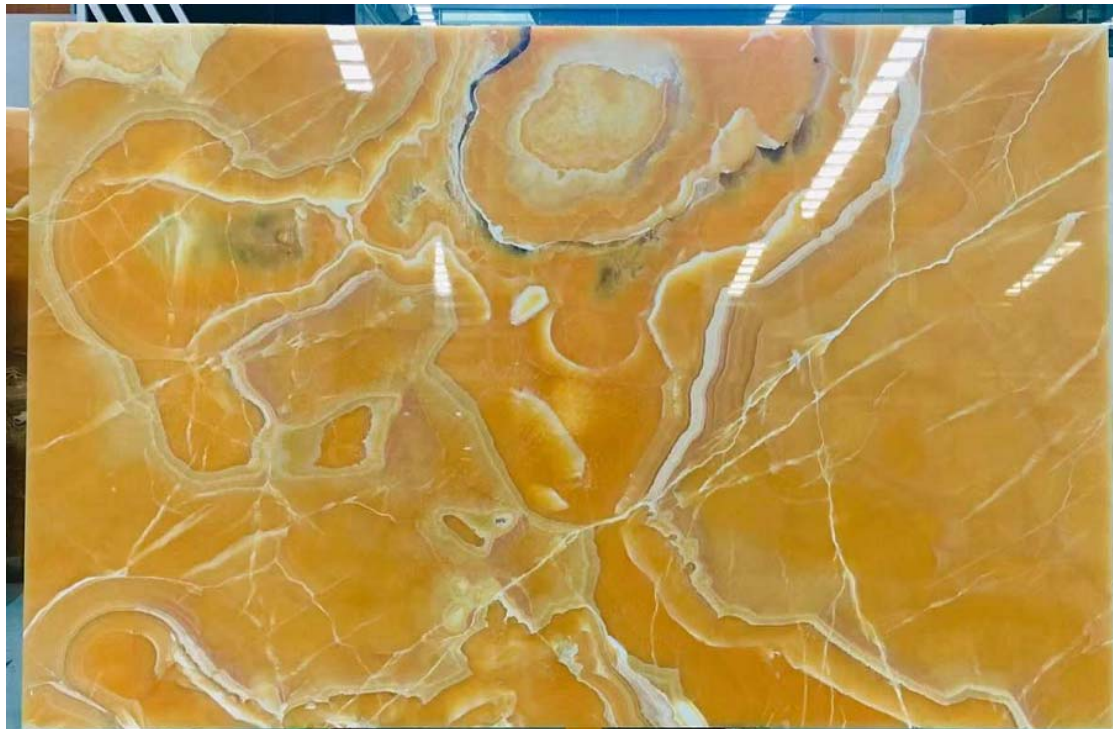

GRISODONNA

ITALIAN DESIGN

YZA718# 2/2 1630x2500 3#

YZ0910# 3/1 3100x1870 5P 6-9

HRY8733 (1) 238X174

SE - 127#310*1970