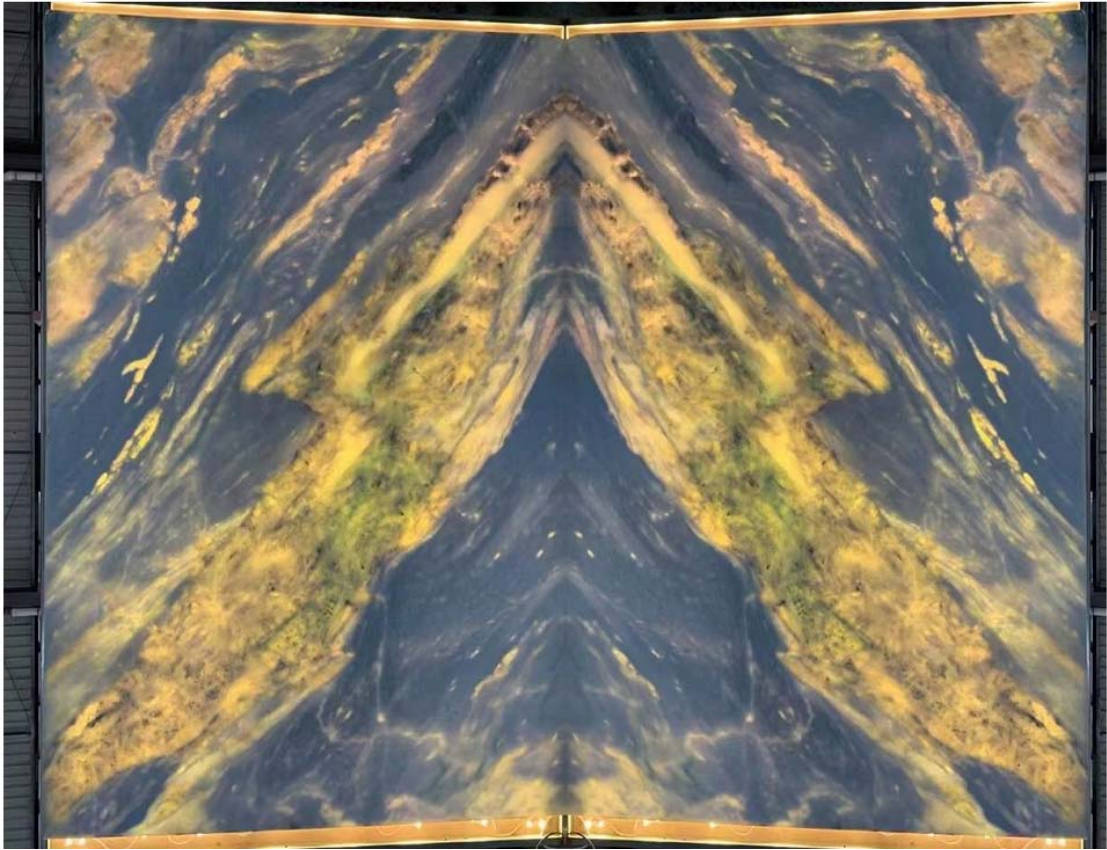

GRISODONNA

ITALIAN DESIGN

YZA718# 2/2 1630x2500 3#

YZ0910# 3/1 3100x1870 5P 6-9

HRY8733 (1) 238X174

SE - 127#310*1970