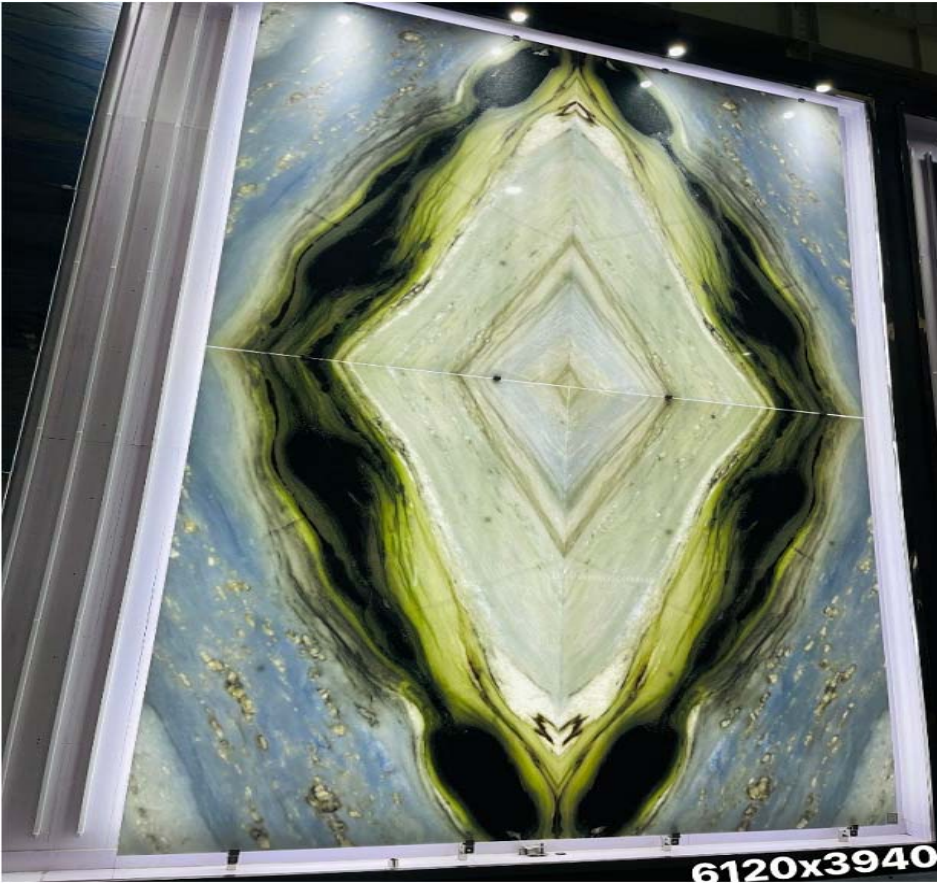

GRISODONNA

ITALIAN DESIGN

YZA718# 2/2 1630x2500 3#

YZ0910# 3/1 3100x1870 5P 6-9

HRY8733 (1) 238X174

SE - 127#310*1970