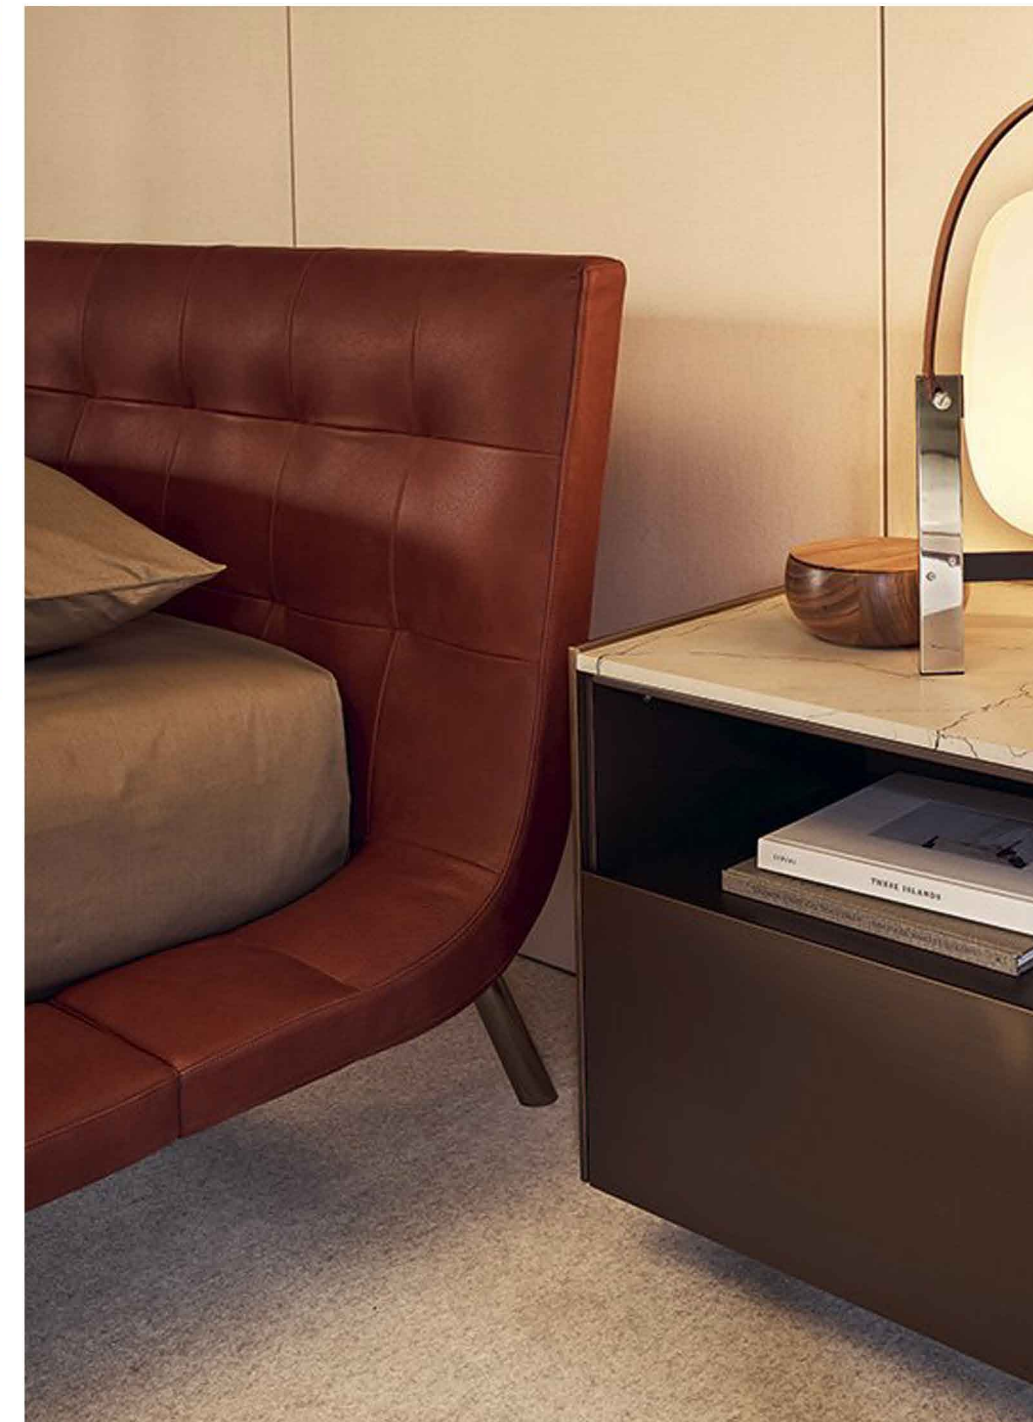

A DREAMY FIT IN BEDROOMS BOTH CONTEMPORARY
AND TRADITIONAL, THERE' S A WHOLE LOT TO LOVE
ABOUT THE ARADO BED.

• Model:FL329

YOUR BEST SLEEP EVER:
MAKE YOUR BED AT HOME LIKE A 5-STAR HOTEL

A DREAMY FIT IN BEDROOMS BOTH CONTEMPORARY
AND TRADITIONAL, THERE' S A WHOLE LOT TO LOVE
ABOUT THE ARADO BED.

PRODUCT SIZE (L*W*H)

•

• Model:FL325-A

YOUR BEST SLEEP EVER:
MAKE YOUR BED AT HOME LIKE A 5-STAR HOTEL

A DREAMY FIT IN BEDROOMS BOTH CONTEMPORARY
AND TRADITIONAL, THERE' S A WHOLE LOT TO LOVE
ABOUT THE ARADO BED.

PRODUCT SIZE (L*W*H)

• Model:FL327-A

YOUR BEST SLEEP EVER:
MAKE YOUR BED AT HOME LIKE A 5-STAR HOTEL

A DREAMY FIT IN BEDROOMS BOTH CONTEMPORARY
AND TRADITIONAL, THERE' S A WHOLE LOT TO LOVE
ABOUT THE ARADO BED.