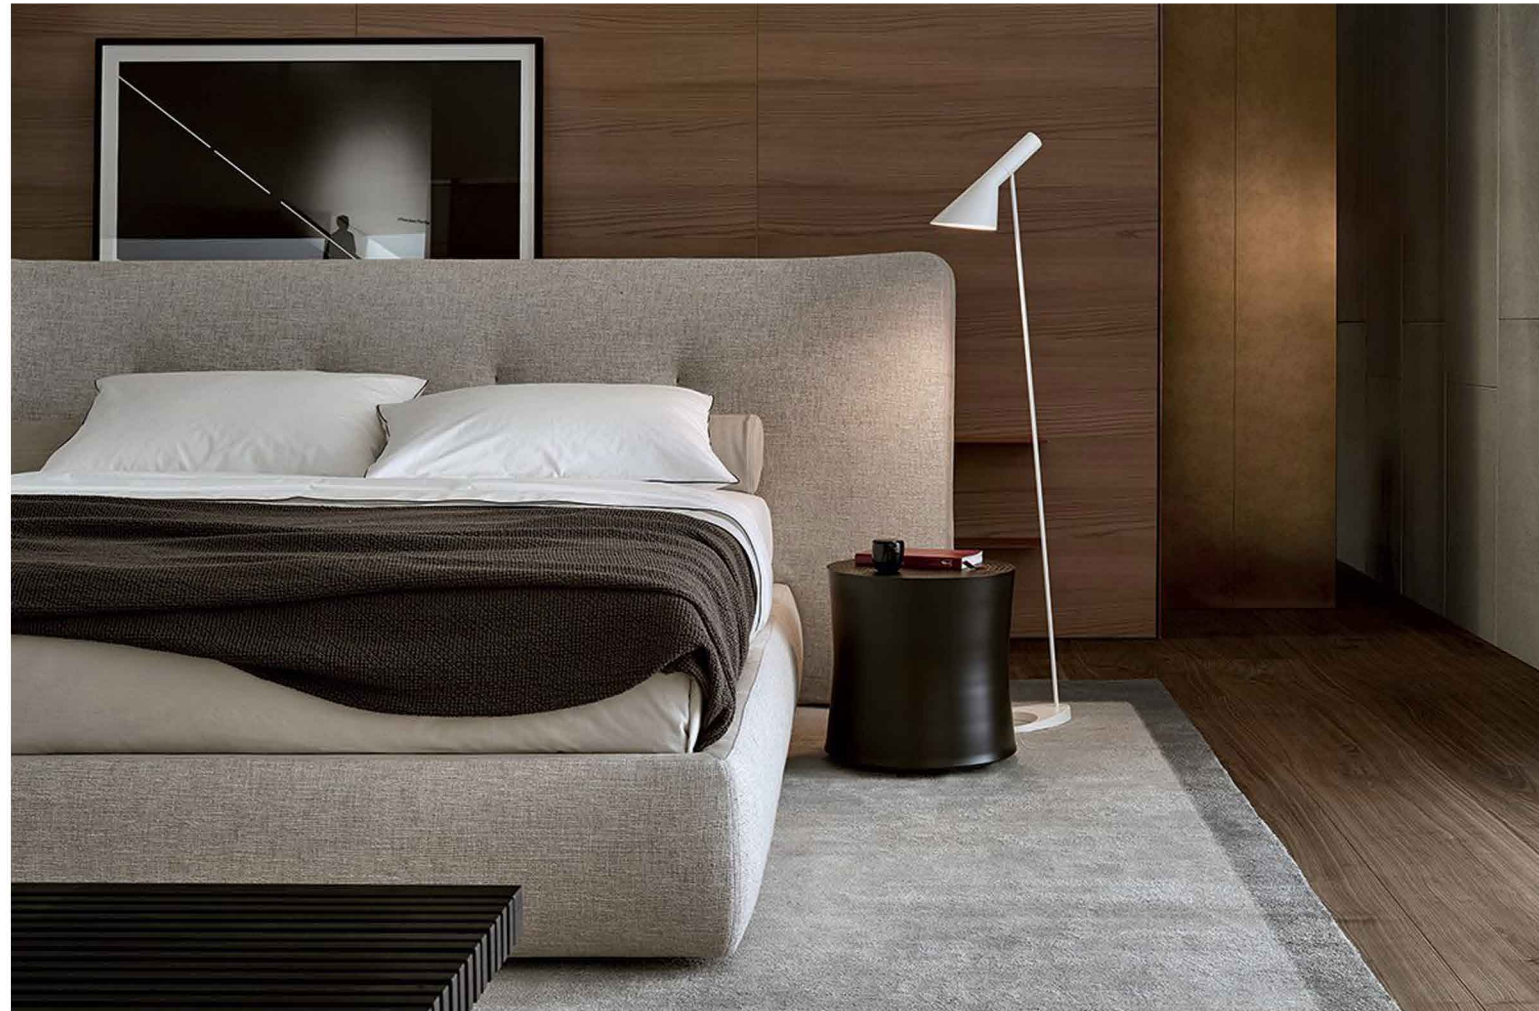

MI097-BED

Whatever your choice of upholstery and color, Here offers a designer look that is modern and elegant that caters to every lifestyle !

MI098-BED

Whatever your choice of upholstery and color , Here offers a designer look that is modern and elegant that caters to every lifestyle !

• Model:FL330

YOUR BEST SLEEP EVER:
MAKE YOUR BED AT HOME LIKE A 5-STAR HOTEL

A DREAMY FIT IN BEDROOMS BOTH CONTEMPORARY
AND TRADITIONAL, THERE' S A WHOLE LOT TO LOVE
ABOUT THE ARADO BED.

• Model:FL329

YOUR BEST SLEEP EVER:
MAKE YOUR BED AT HOME LIKE A 5-STAR HOTEL

A DREAMY FIT IN BEDROOMS BOTH CONTEMPORARY
AND TRADITIONAL, THERE' S A WHOLE LOT TO LOVE
ABOUT THE ARADO BED.

• Model:FL329

YOUR BEST SLEEP EVER:
MAKE YOUR BED AT HOME LIKE A 5-STAR HOTEL

A DREAMY FIT IN BEDROOMS BOTH CONTEMPORARY
AND TRADITIONAL, THERE' S A WHOLE LOT TO LOVE
ABOUT THE ARADO BED.

PRODUCT SIZE (L*W*H)

•

• Model:FL325-A

YOUR BEST SLEEP EVER:
MAKE YOUR BED AT HOME LIKE A 5-STAR HOTEL

A DREAMY FIT IN BEDROOMS BOTH CONTEMPORARY
AND TRADITIONAL, THERE' S A WHOLE LOT TO LOVE
ABOUT THE ARADO BED.