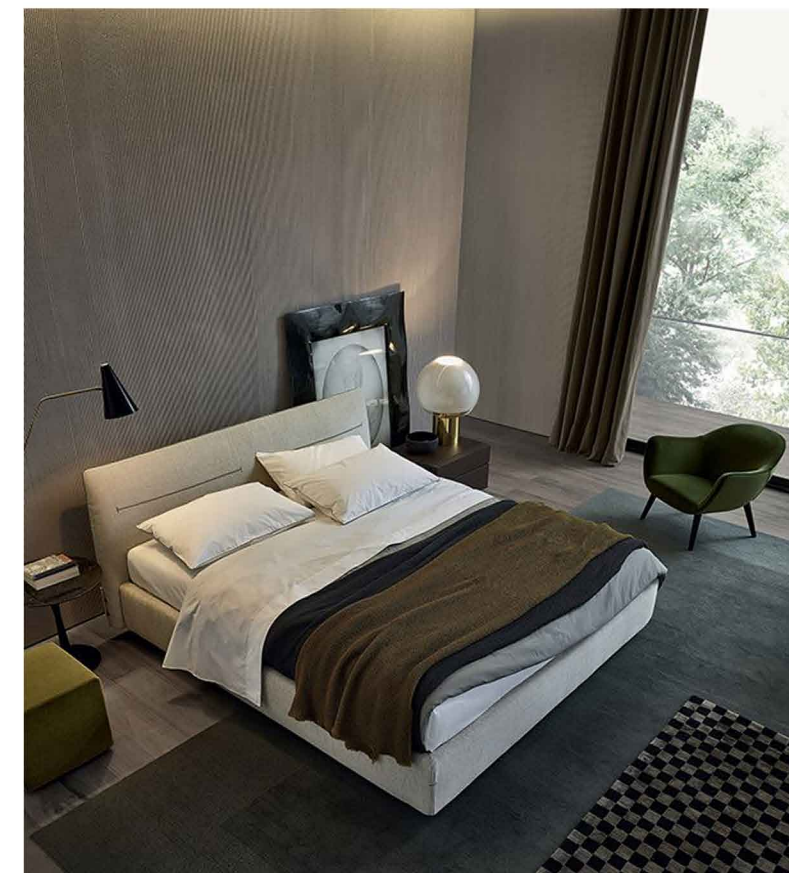

PRODUCT SIZE (L*W*H)

• Model:FL327-A

YOUR BEST SLEEP EVER:
MAKE YOUR BED AT HOME LIKE A 5-STAR HOTEL

A DREAMY FIT IN BEDROOMS BOTH CONTEMPORARY
AND TRADITIONAL, THERE' S A WHOLE LOT TO LOVE
ABOUT THE ARADO BED.

• Model:FL326

YOUR BEST SLEEP EVER:
MAKE YOUR BED AT HOME LIKE A 5-STAR HOTEL

A DREAMY FIT IN BEDROOMS BOTH CONTEMPORARY
AND TRADITIONAL, THERE' S A WHOLE LOT TO LOVE
ABOUT THE ARADO BED.

• Model:FL325

YOUR BEST SLEEP EVER:
MAKE YOUR BED AT HOME LIKE A 5-STAR HOTEL

A DREAMY FIT IN BEDROOMS BOTH CONTEMPORARY
AND TRADITIONAL, THERE' S A WHOLE LOT TO LOVE
ABOUT THE ARADO BED.

• Model:FL325

YOUR BEST SLEEP EVER:
MAKE YOUR BED AT HOME LIKE A 5-STAR HOTEL

A DREAMY FIT IN BEDROOMS BOTH CONTEMPORARY
AND TRADITIONAL, THERE' S A WHOLE LOT TO LOVE
ABOUT THE ARADO BED.