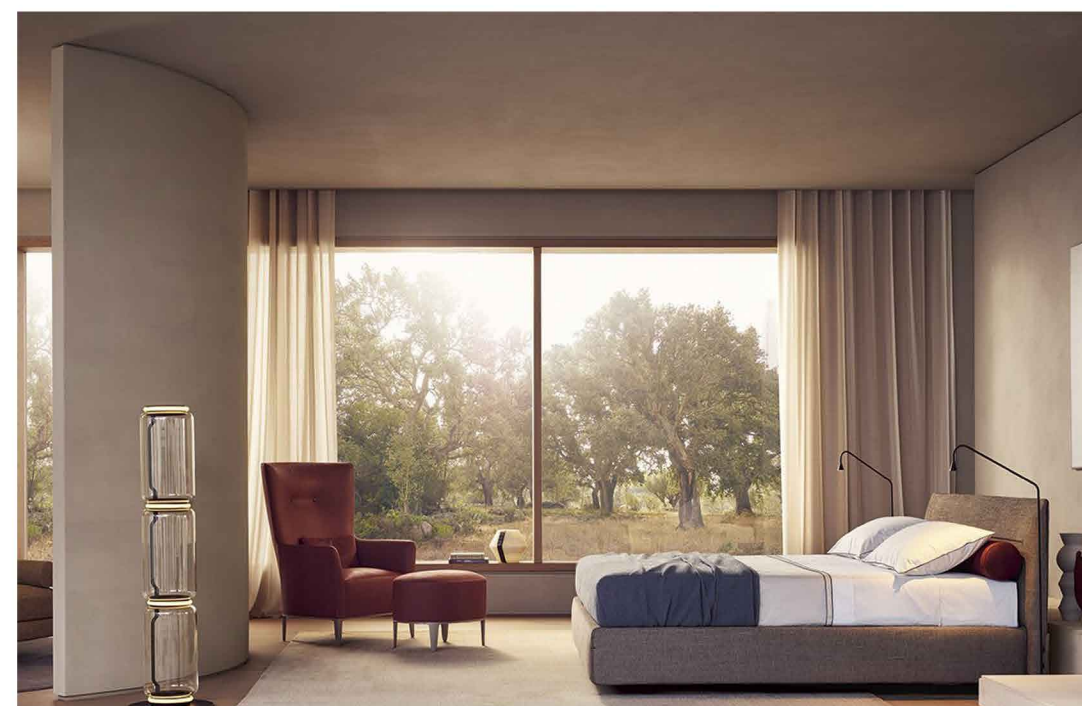

• Model:FL326

YOUR BEST SLEEP EVER:
MAKE YOUR BED AT HOME LIKE A 5-STAR HOTEL

A DREAMY FIT IN BEDROOMS BOTH CONTEMPORARY
AND TRADITIONAL, THERE' S A WHOLE LOT TO LOVE
ABOUT THE ARADO BED.

• Model:FL325

YOUR BEST SLEEP EVER:
MAKE YOUR BED AT HOME LIKE A 5-STAR HOTEL

A DREAMY FIT IN BEDROOMS BOTH CONTEMPORARY
AND TRADITIONAL, THERE' S A WHOLE LOT TO LOVE
ABOUT THE ARADO BED.

• Model:FL325

YOUR BEST SLEEP EVER:
MAKE YOUR BED AT HOME LIKE A 5-STAR HOTEL

A DREAMY FIT IN BEDROOMS BOTH CONTEMPORARY
AND TRADITIONAL, THERE' S A WHOLE LOT TO LOVE
ABOUT THE ARADO BED.