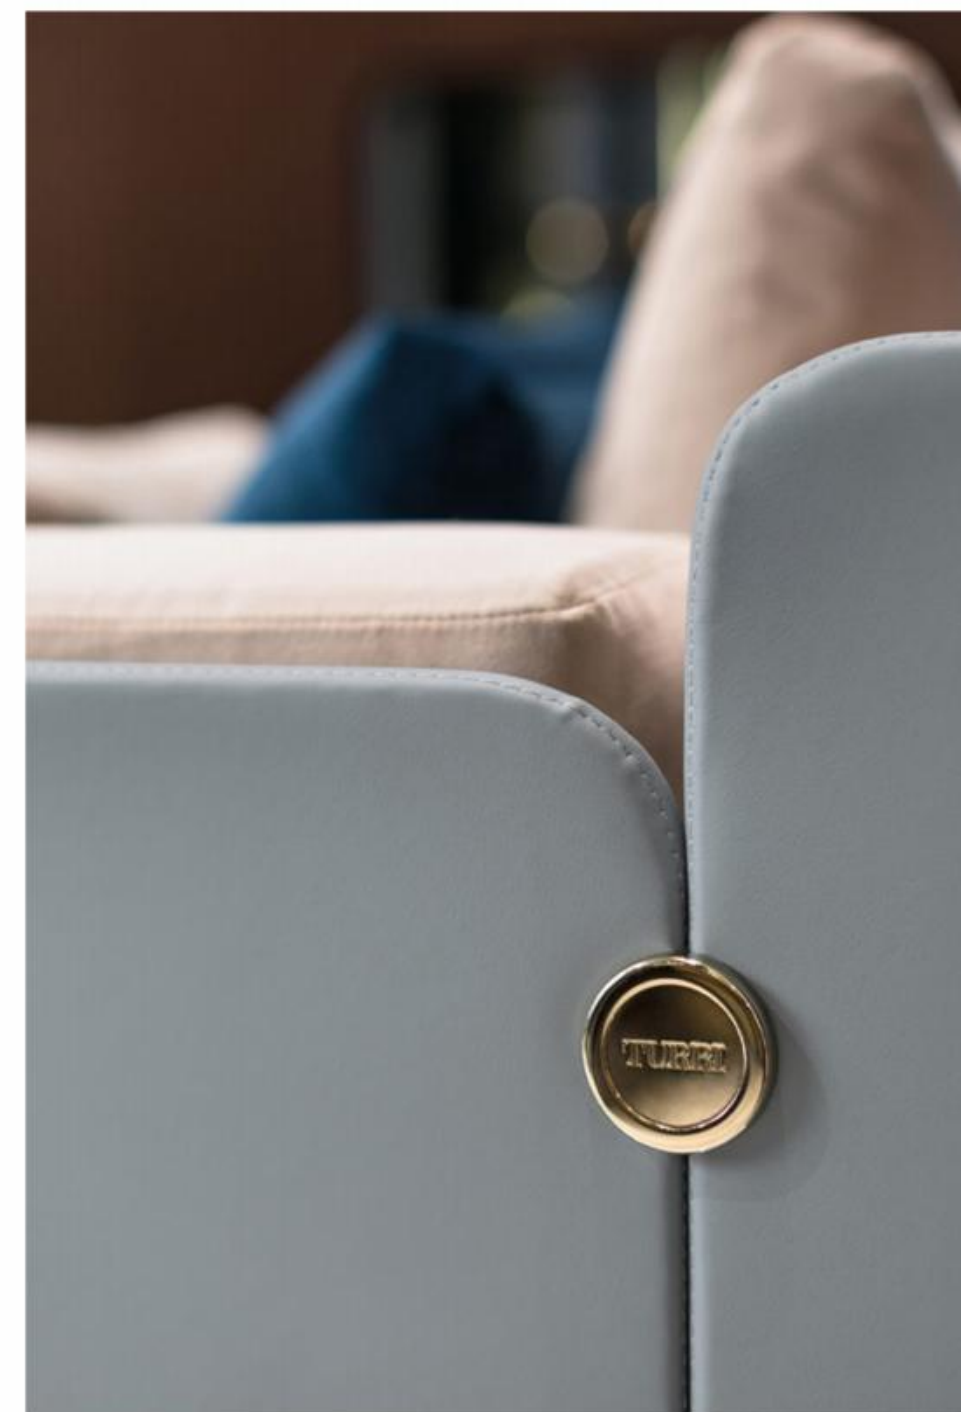

With science and humanism as the design concept, let art furniture and home integration into one

TU-132