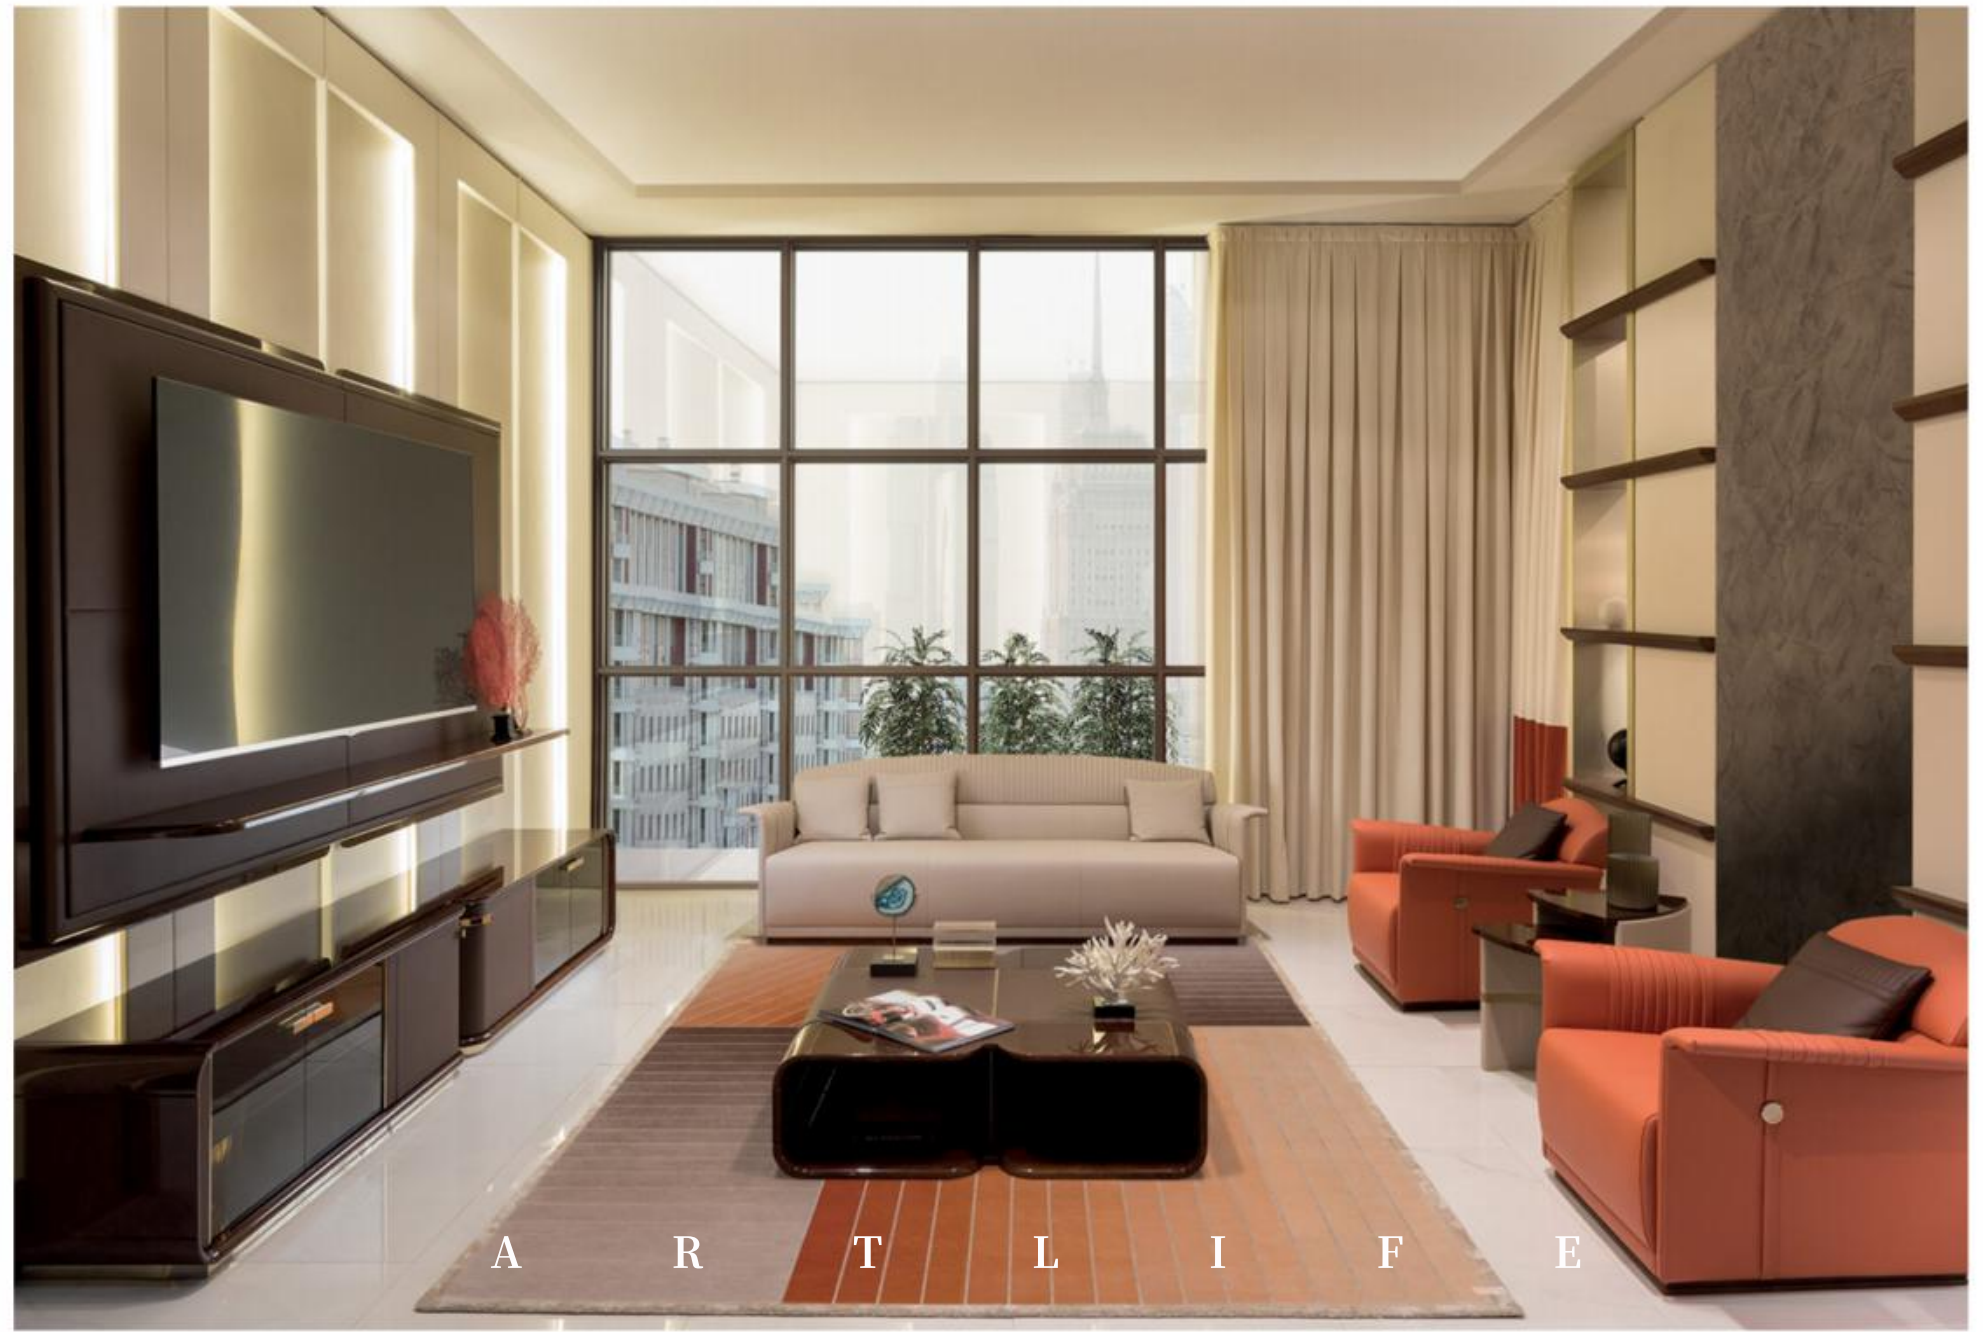

WHATEVER YOUR CHOICE OF
UPHOLSTERY AND COLOR,
HERE OFFERS A DESIGNER
LOOK THAT IS MODERN
AND ELEGANT THAT
CATERS TO EVERY LIFESTYLE

TU-131