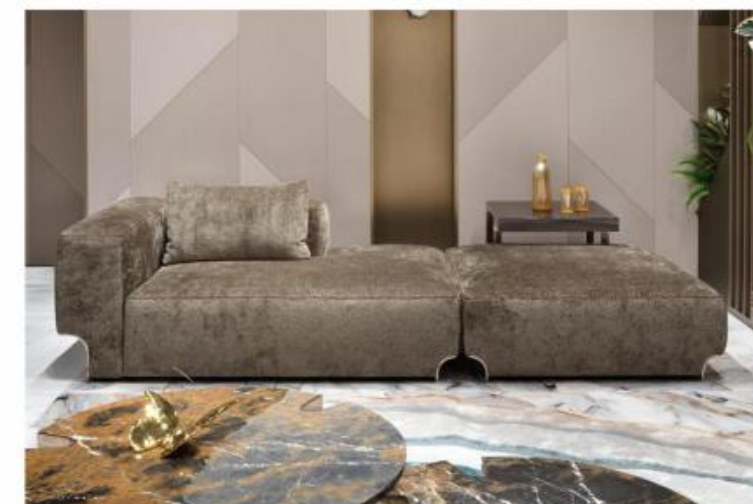

NL-136

**SPECIFICATION :**  
**BACK CUSHIONS : HIGH DENSITY AND HIGH RESILIENCE FOAM (45%-65%), POLYESTER FIBRES ,**  
**LEG: STAINLESS STEEL ,**  
**TOTAL COMPOSITION :**  
**NUBUCK LEATHER**

**VIS-140**