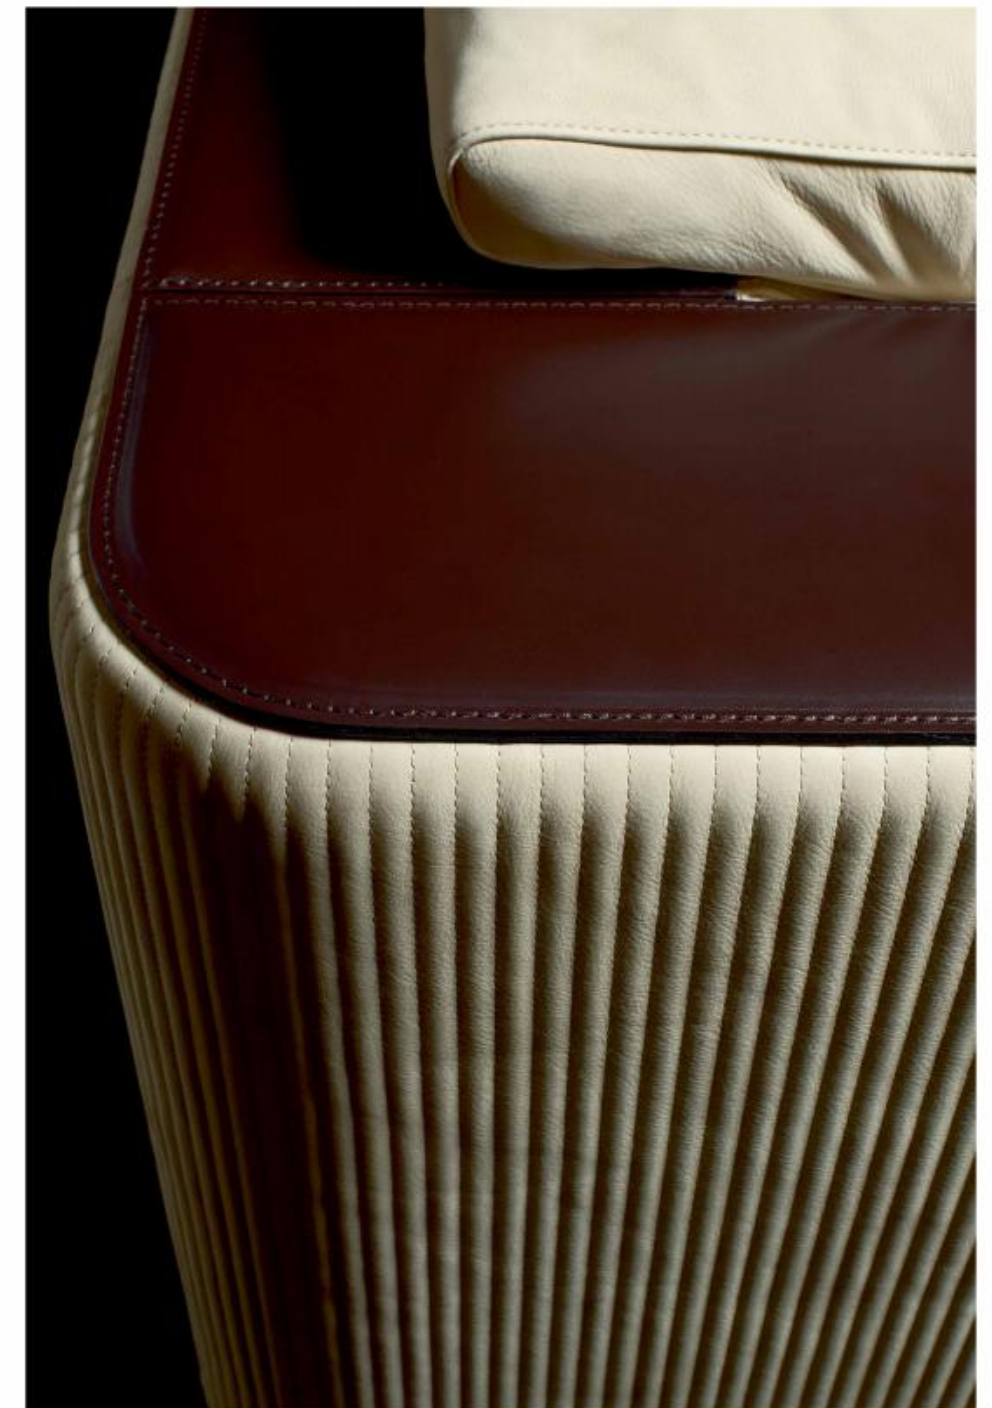

With science and humanism as the design concept, let art furniture and home integration into one

RG-141